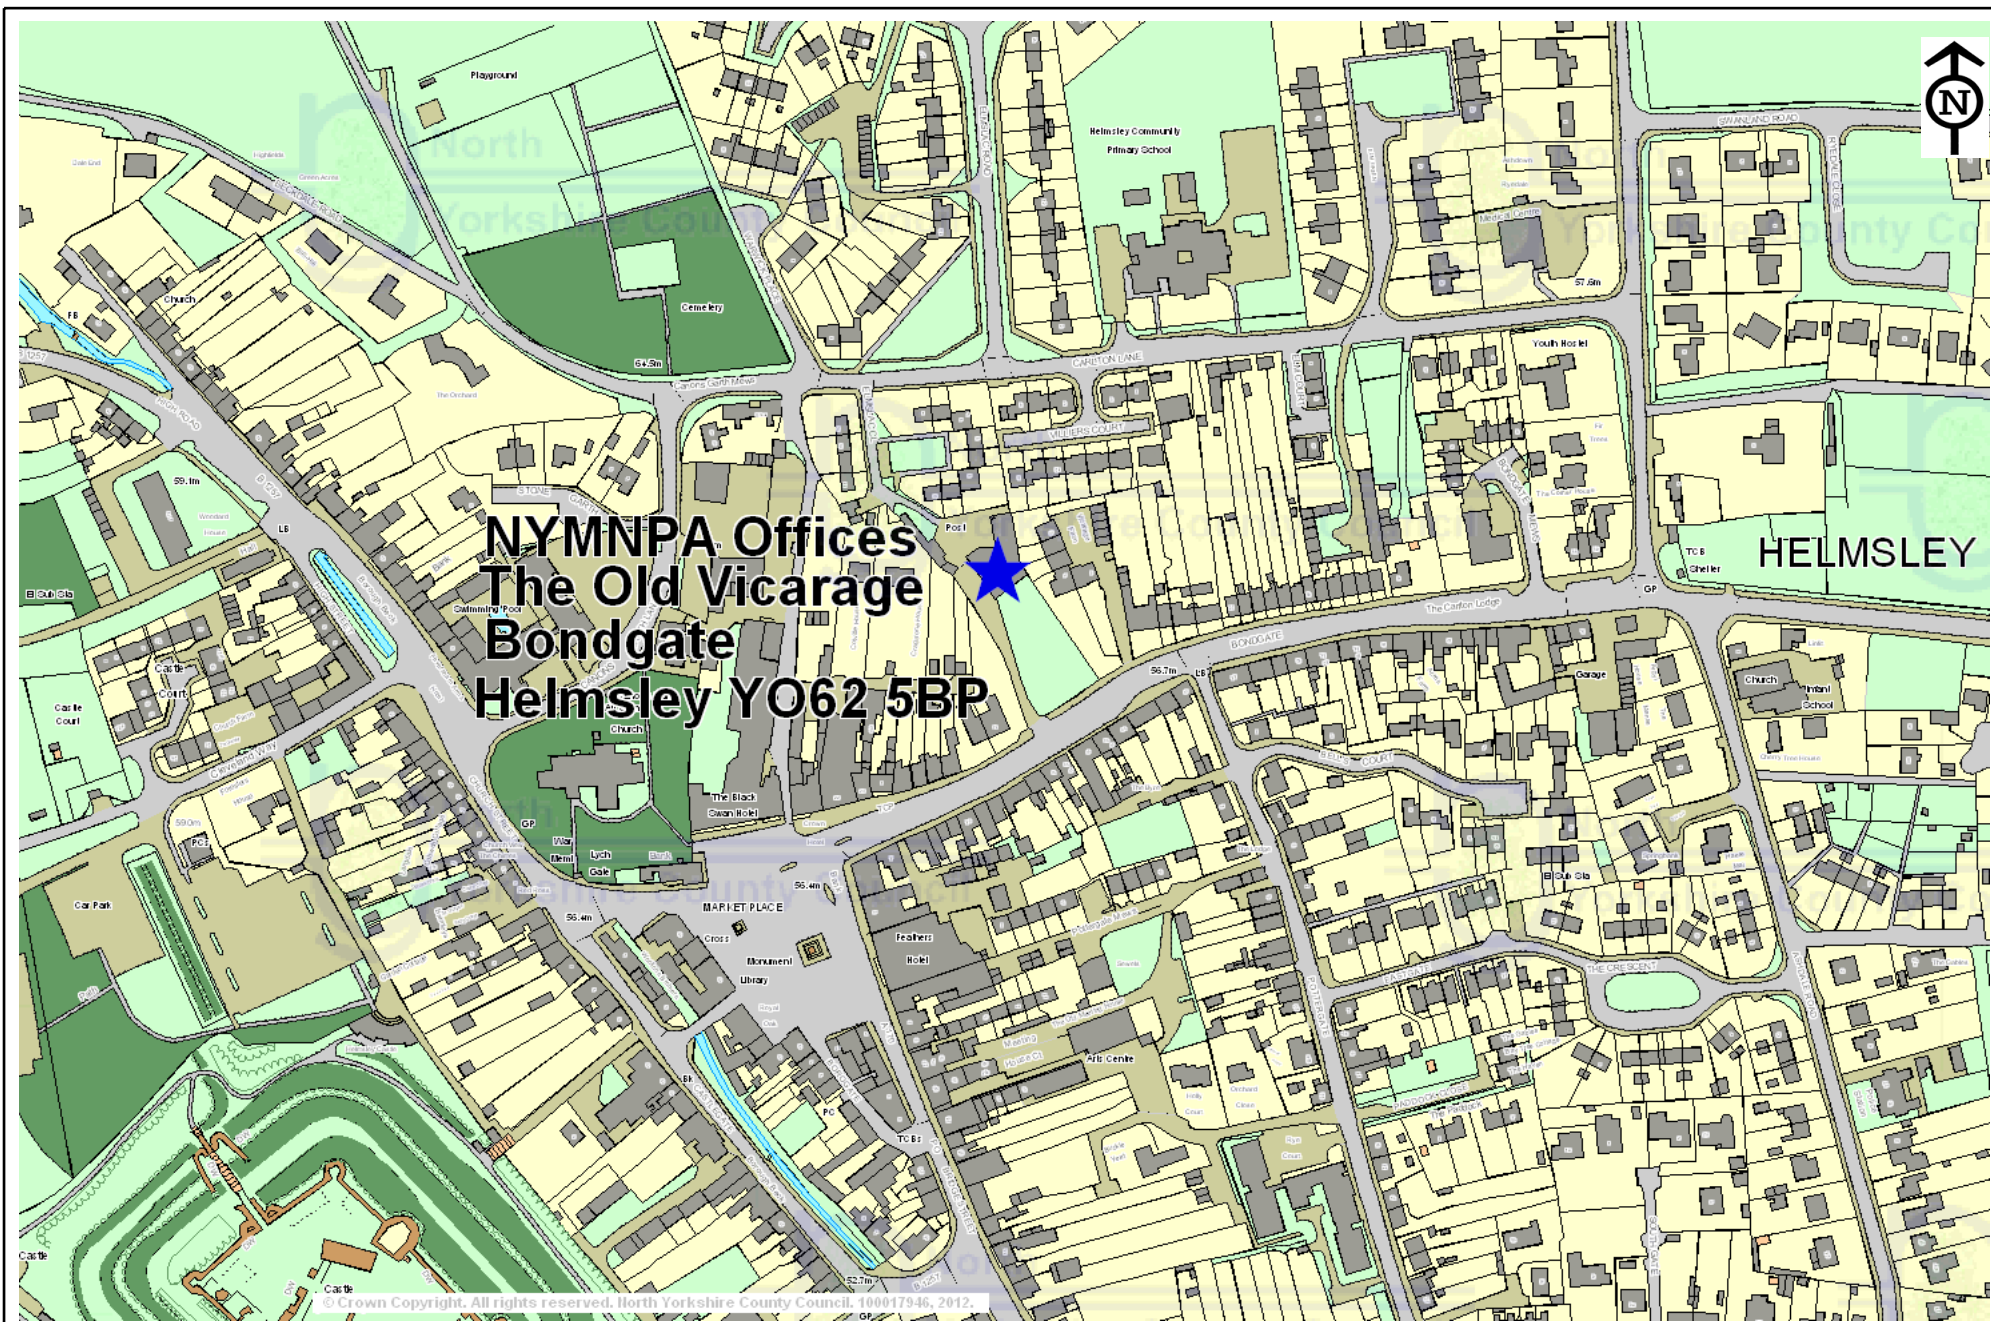

**NYMNP Offices, The Old Vicarage, Bondgate, Helmsley YO62 5BP**

Map scale: Scale 1/12261  
 Date: Date 17/10/2012  
 Created by: ALJ  
 Grid Ref: Centre = 461315 E 484086 N

**NYMNPAs Offices, The Old Vicarage, Bondgate, Helmsley YO62 5BP**

Map scale: Scale 1/3065  
 Date: Date 17/10/2012  
 Created by: ALJ  
 Grid Ref: Centre = 461352 E 483913 N